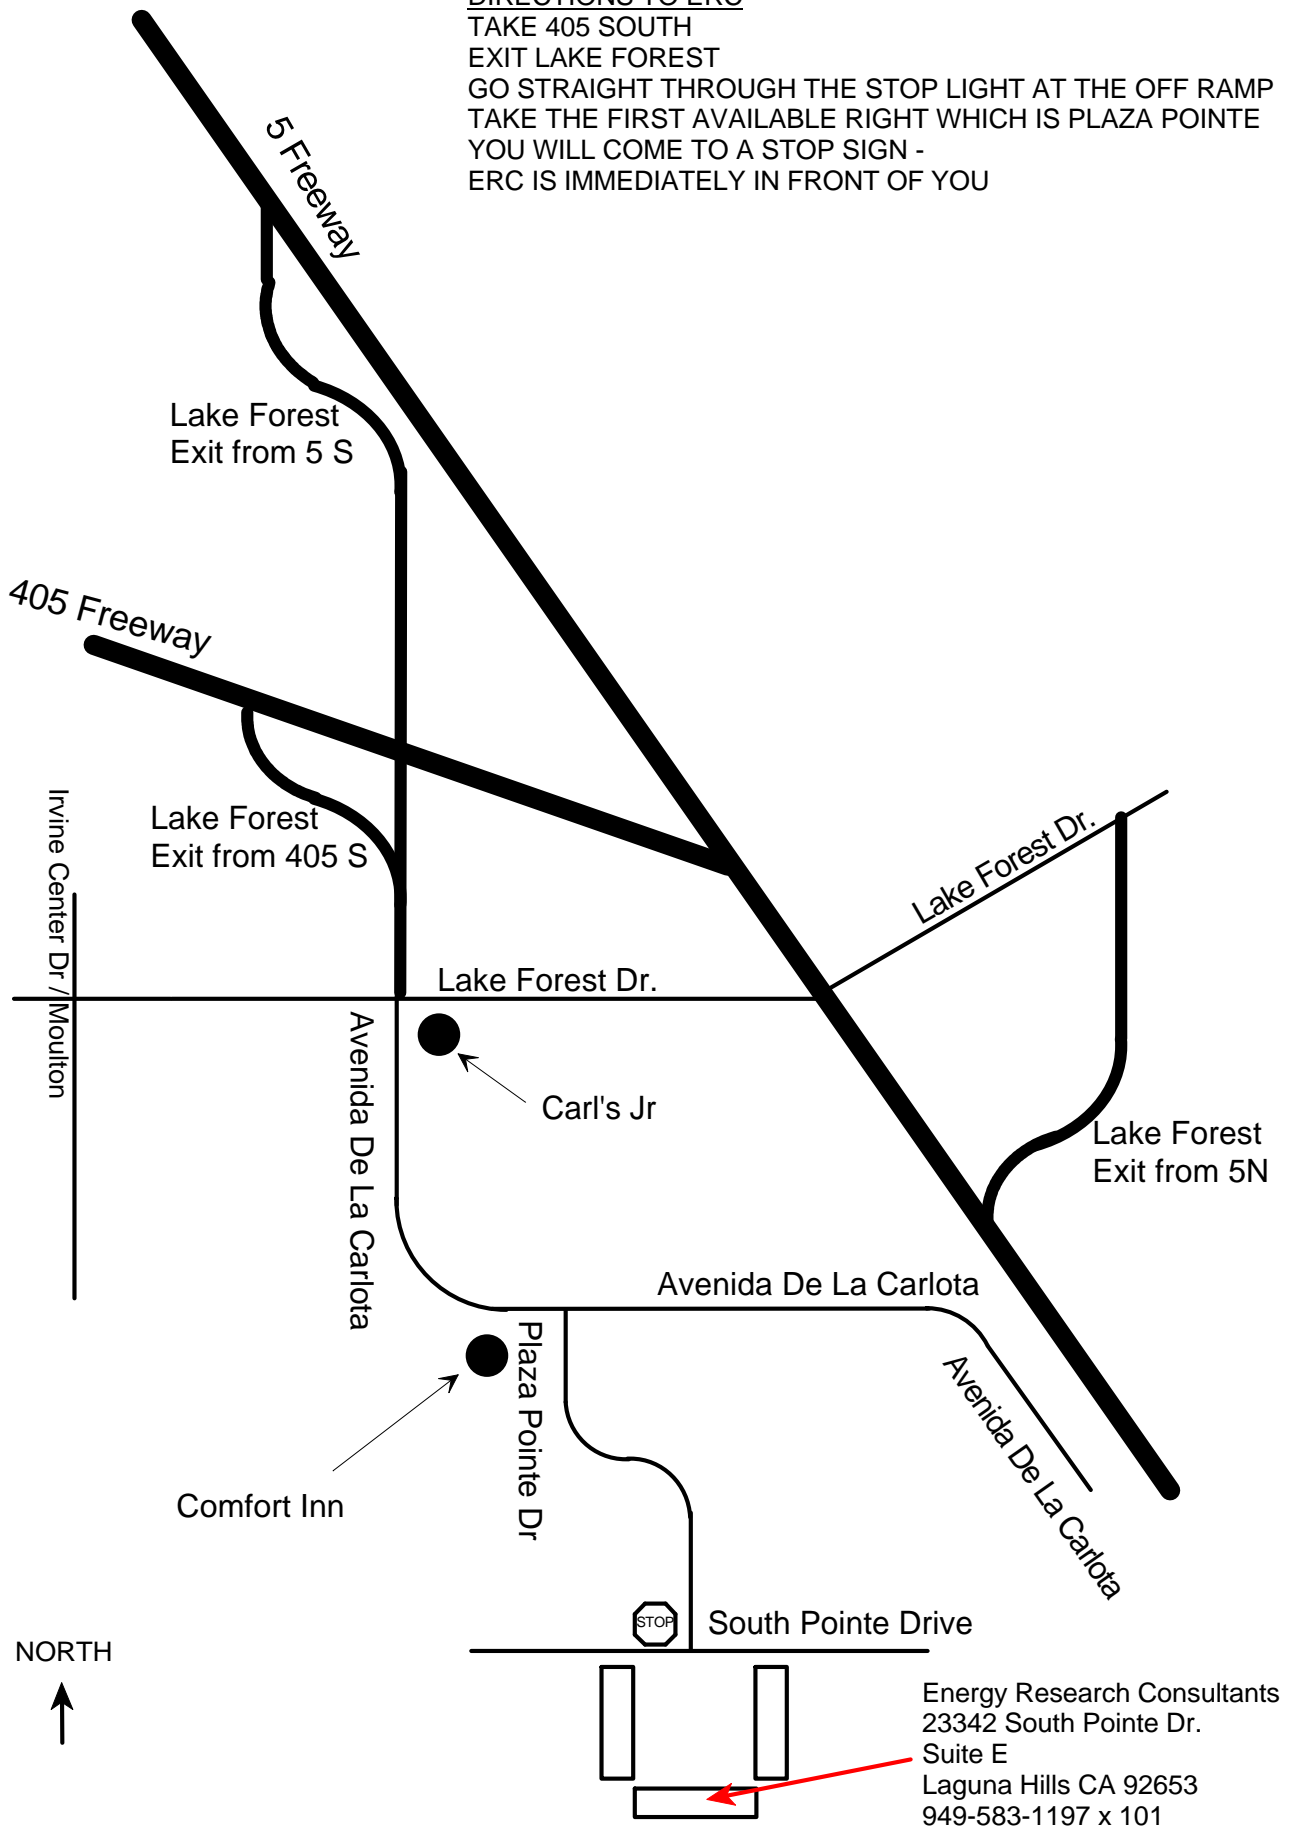

DIRECTIONS TO ERC

TAKE 405 SOUTH  
EXIT LAKE FOREST  
GO STRAIGHT THROUGH THE STOP LIGHT AT THE OFF RAMP  
TAKE THE FIRST AVAILABLE RIGHT WHICH IS PLAZA POINTE  
YOU WILL COME TO A STOP SIGN -  
ERC IS IMMEDIATELY IN FRONT OF YOU